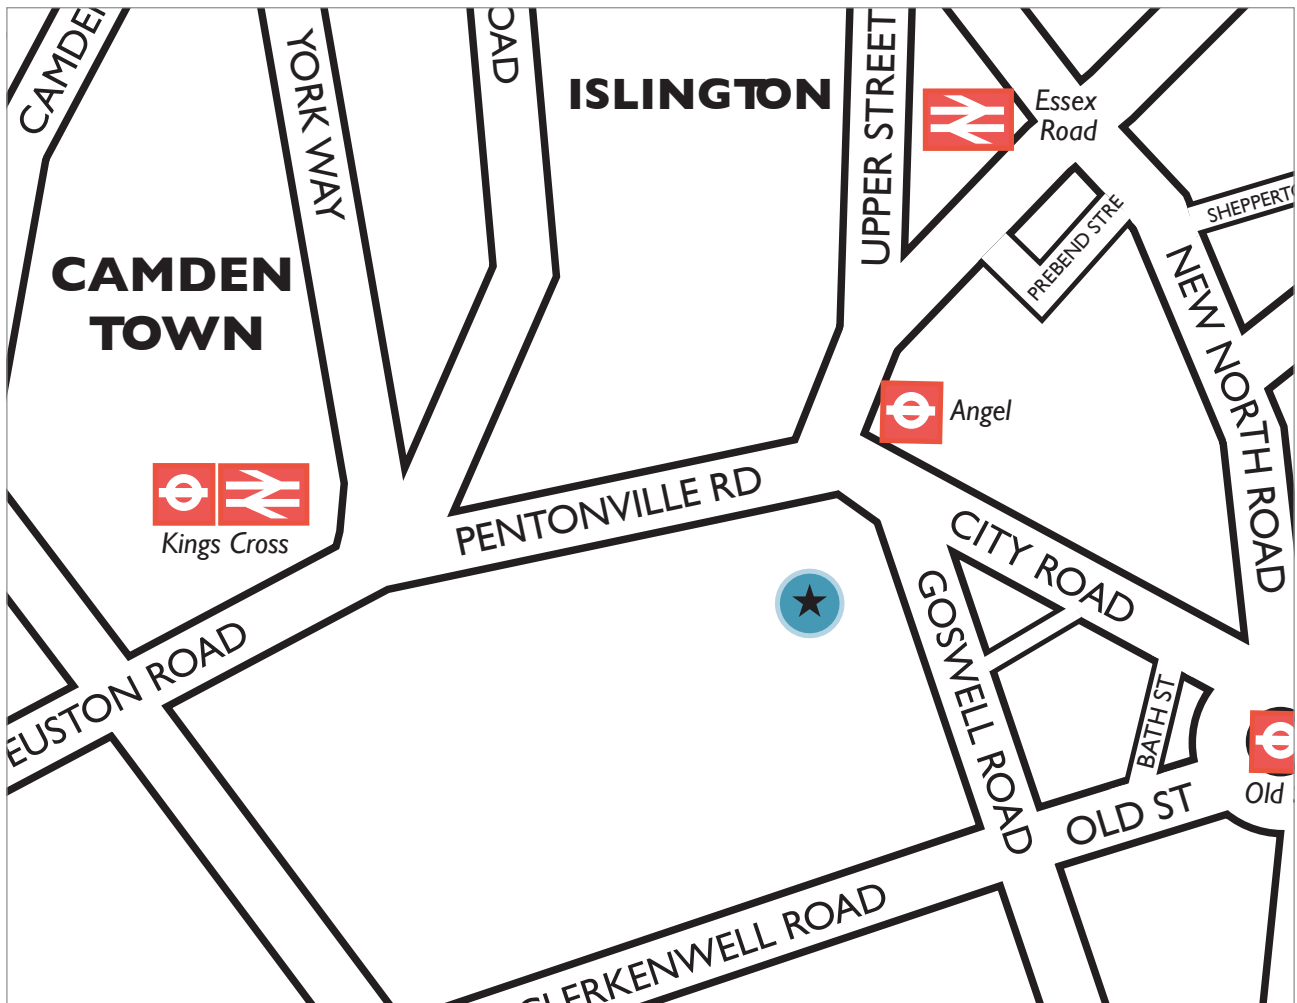

London's Leading College
City and Islington

HOW TO FIND

CENTRE FOR APPLIED SCIENCES

The Angel
311-321 Goswell Road
London EC1V 7DD

Tel 020 7700 9333

 **Bus Routes**
4, 19, 30, 38, 43, 56, 73, 153, 205,
214, 274, 341, 394, 476

 **Underground**
Angel (Northern Line)

www.candi.ac.uk

CITY AND ISLINGTON
COLLEGE